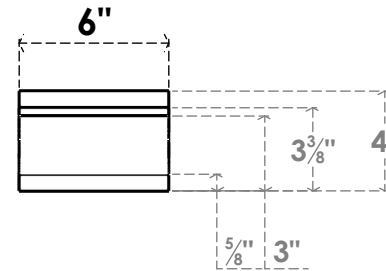

# ITEM NUMBER: BRCPC060X36000X04000MRC

6"W X 36"D X 4"H MERCED ARCHITECTURAL GRADE PVC CLOSED KNEE BRACE

**SIDE PROFILE**

**FRONT PROFILE**

**ISOMETRIC**

EKENA MILLWORK  
2300 WEST MAIN ST.  
CLARKSVILLE, TX 75426  
TOLL FREE: 866-607-0453  
WWW.EKENAMILLWORK.COM