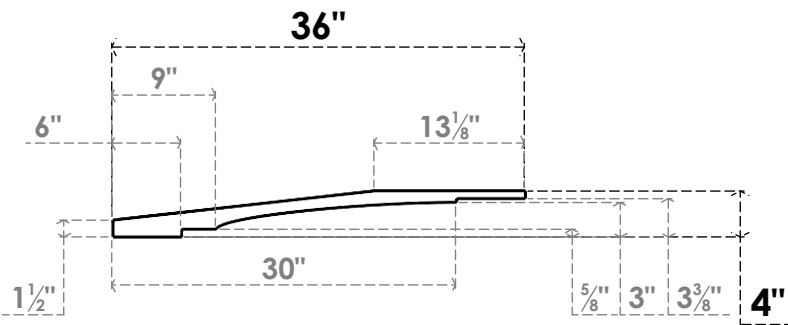

# ITEM NUMBER: BRCPC060X36000X04000MRC

6"W X 36"D X 4"H MERCED ARCHITECTURAL GRADE PVC CLOSED KNEE BRACE

**SIDE PROFILE**

**FRONT PROFILE**

**ISOMETRIC**

EKENA MILLWORK  
2300 WEST MAIN ST.  
CLARKSVILLE, TX 75426  
TOLL FREE: 866-607-0453  
WWW.EKENAMILLWORK.COM