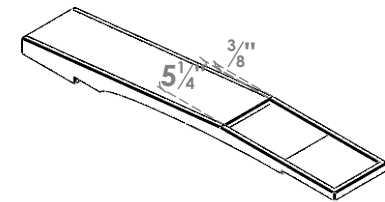

# ITEM NUMBER: BRCPC060X36000X04000MRC

6"W X 36"D X 4"H MERCED ARCHITECTURAL GRADE PVC CLOSED KNEE BRACE

**SIDE PROFILE**

**FRONT PROFILE**

**ISOMETRIC**

EKENA MILLWORK  
2300 WEST MAIN ST.  
CLARKSVILLE, TX 75426  
TOLL FREE: 866-607-0453  
WWW.EKENAMILLWORK.COM